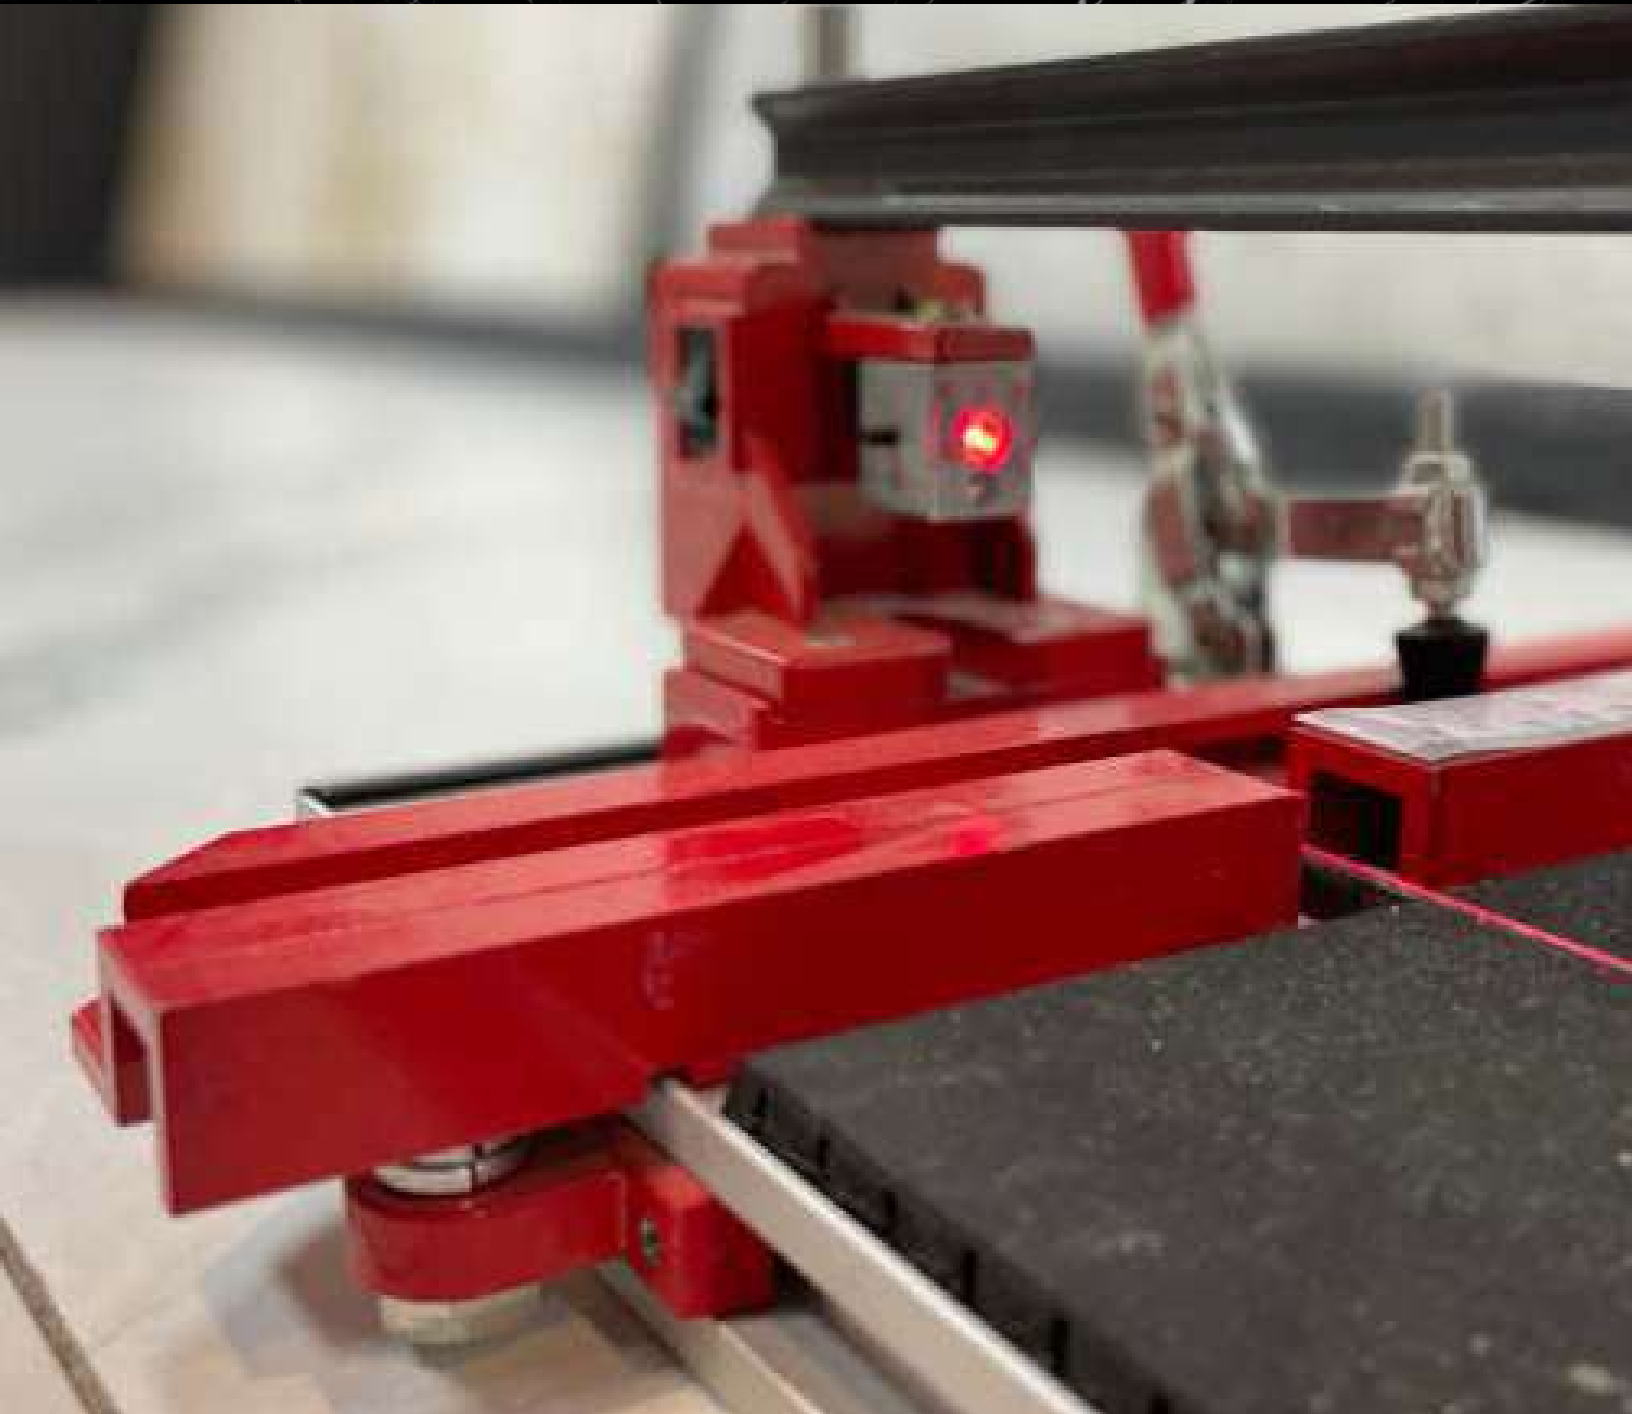

Herramientas

Divani  [®]

Pro-Master

Professional Tile Cutter

NL211-1600

PROFESSIONAL LASER GUIDED PORCELAIN AND CERAMIC TILE CUTTER

Cut Capacity 160cm	Laser Alignment System
Dimensions 185x20x12cm	Rubber Coated Handle
Material Iron Alloy	Retractable Balance Hinges
LED Illuminated Path	Non-Slip Covered Surface

**CORTADORA MANUAL
CON GUÍA LÁSER
PARA PORCELANATOS
HASTA 160CM**

CORTADORA 160CM

Herramientas

Cuchillas

Repuesto para Cortadora

PM CUW1
1Pza /caja
900x1300mm

Broca Porcelánicos

Broca 1/8"